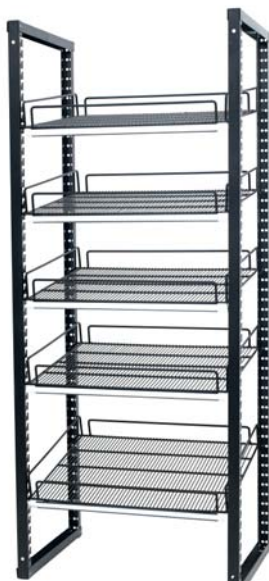

- Polyurethane foam injected panels
- Cam lock system
- 60mm Chiller
- 80mm Freezer

remote cabinets

PUKET

PUKET

TIMOR

SUMATRA
FREEZER / CHILLER

SPARE SHELF
BLACK OR WHITE

RACKING
BLACK OR WHITE