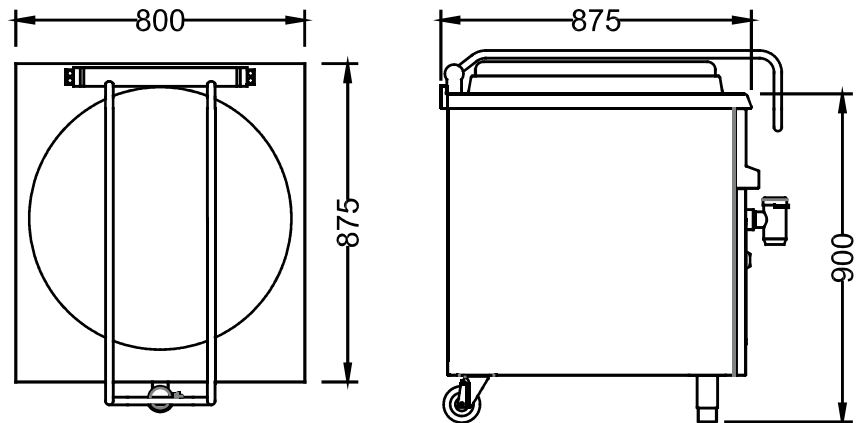

150 Ltr Electric Boiling Pot

Model: BP-E-150
Dimensions: 795 x 875 x 900

Features

- Top made from 2.0mm Grade 304 st/steel
- Frame manufactured from 40 x 40 square tubing
- Sides welded to a 10mm boiler plate
- Gas controlled by SIT gas control valve

Technical Drawing

Optional Extras

- insert trolley

Specifications

Dimensions: 795 x 875 x 900
No of elements: 6 off
Electrical load: 18 kw, 400v, 3 phase neutral and earth
Electrical connection: 2 meter (5 core) cable with fly lead