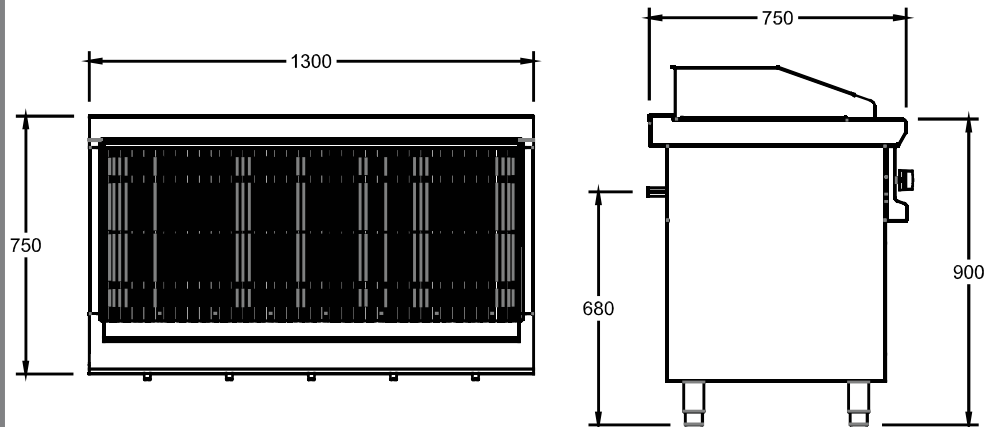

12 Burner Gas Radiant Grill

Model: G-RG/12
Dimensions: 1650 x 800 x 900

Features

- Top made from 1.6mm Grade 430 st/steel
- Body manufactured from 0.9mm Grade 430 st/steel
- Splash guards manufactured from 2.0mm Grade 430 st/steel
- Easily removable burners for cleaning purposes
- Cast iron grids

Technical Drawing

Optional Extras

- Body can be manufactured from 304 st/steel
- Front door to suit body
- Marinade holder
- Lava rock conversion

Specifications

Dimensions: 1650 x 800 x 900
No of burners: 12 burners
Gas pressure: LPG: 2.7Kpa
Gas consumption: 3.36 kg/Hr