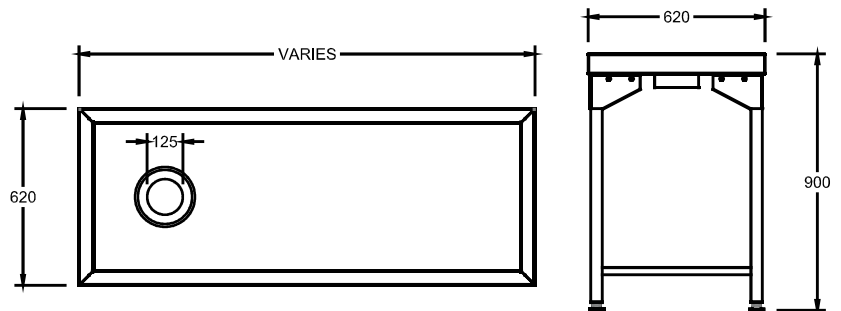

### Dirtyes Dump Table

**Model:** TB/D

**Dimensions:** Varies x 620 x 900

#### Features

Manufactured from various grades of st/steel  
Legs manufactured from 38mm round st/steel tubing  
Adjustable feet fitted standard

#### Optional Extras

- Table legs can be manufactured from 40 x 40 square tubing
- Material option as follows:
  - 0.9mm 430 st/steel
  - 1.2mm 430 st/steel
  - 0.9mm 304 st/steel
  - 1.2mm 304 st/steel
- Second tier

#### Specifications

**Dimensions:** Varies x 620 x 900