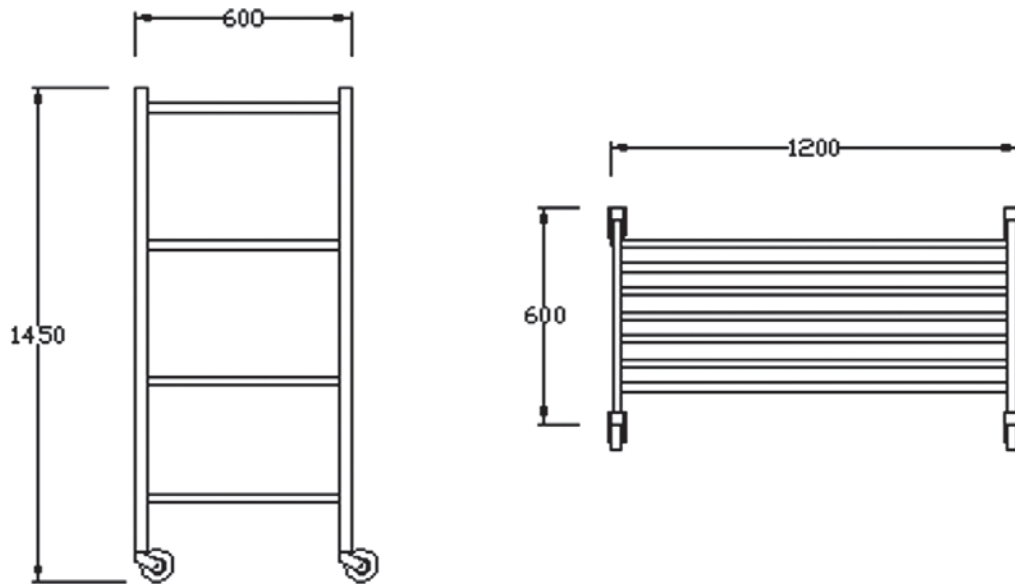

## POT RACK SHELVING

### Features

1. **Frame** - Manufactured from 304 st/steel.
2. **Shelves** - Four tiers.

Mobile or free standing

### Specifications

Dimensions: 1200(W) x 600(D) x 1450(H)