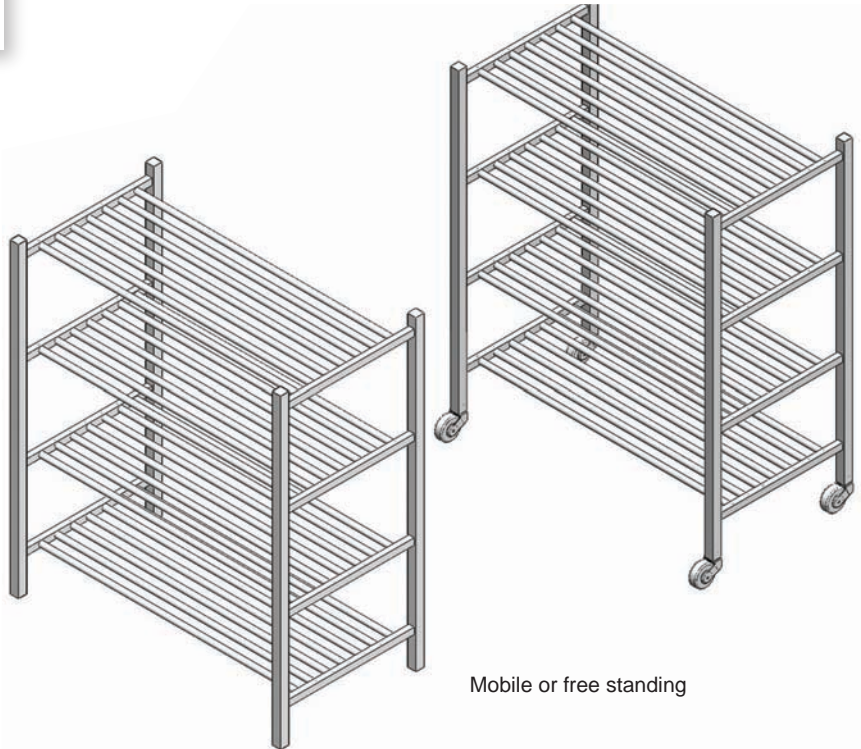

## POT RACK SHELVING

### Features

1. **Frame** - Manufactured from 304 st/steel.
2. **Shelves** - Four tiers.

Mobile or free standing

### Drawings

### Specifications

Dimensions: 1200(W) x 600(D) x 1450(H)