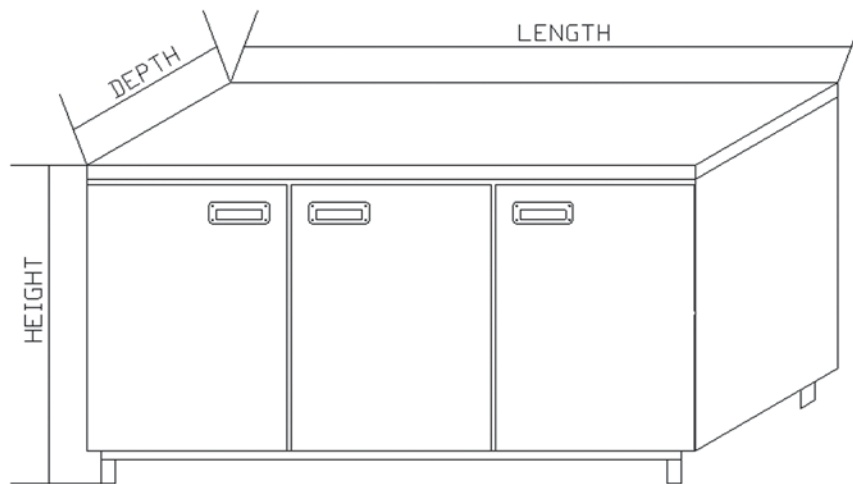

UNDERBAR FRIDGES

Remote Underbar Fridge

Features

1. **Isoboard** - High density extruded isoboard-polystyrene
40mm insulation
2. **Interior** - Sides - Chromodek
Back - Chromodek
Bottom - 304 st/steel
Top - galvanised
3. **Exterior** - Top - 430 st/steel
Sides - 430 st/steel
Back - galvanised
Bottom - galvanised
4. **Doors** - 430 st/steel

Drawings

Specifications

Code	Size	Description	Length x Depth x Height	Volume
BAF-17	2 door	underbar	1147 x 750 x 900	450 L
BAF-18	3 door	underbar	1720 x 750 x 900	695 L
BAF-19	4 door	underbar	2294 x 750 x 900	940 L
BAF-20	5 door	underbar	2868 x 750 x 900	1180 L