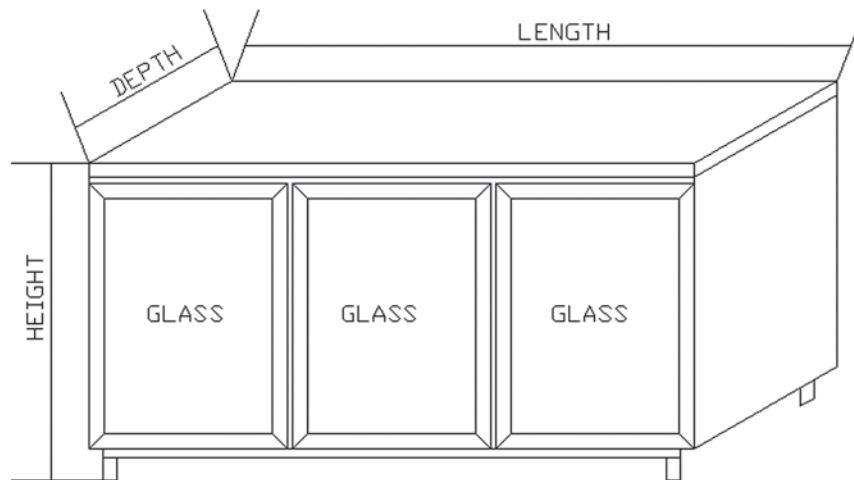

### Features

1. **Isoboard** - High density extruded isoboard-polystyrene  
40mm insulation
2. **Interior** - Sides - Chromodek  
Back - Chromodek  
Bottom - 304 st/steel  
Top - galvanised
3. **Exterior** - Top - 430 st/steel  
Sides - 430 st/steel  
Back - galvanised  
Bottom - galvanised
4. **Doors** - 430 st/steel

### Specifications

Code	Size	Description	Length x Depth x Height	Volume
BAF-21	2 door	underbar-glass	1147 x 750 x 900	450 L
BAF-22	3 door	underbar-glass	1720 x 750 x 900	695 L
BAF-23	4 door	underbar-glass	2294 x 750 x 900	940 L
BAF-24	5 door	underbar-glass	2868 x 750 x 900	1180 L